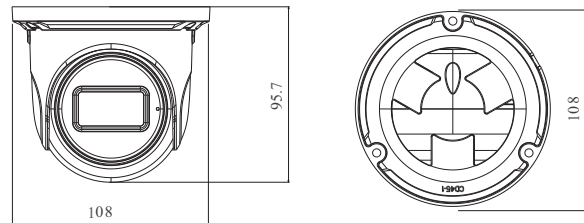

Storage	Built-in micro SD card slot, up to 256GB
Reset	Yes
Others	
Power Supply	DC12V/PoE
Power Consumption	< 5.5W
Operating Environment	- 30 °C ~ 60 °C (-22°F~140°F);Humidity: less than 95 % (non-condensing)
Storage Environment	- 30 °C ~ 65 °C (-22°F~149°F), Humidity: less than 95 % (non-condensing)
Dimensions (mm)	Φ108×95.7
Weight (net)	Approx. 0.46KG
Installation	Ceiling mounting(Wall mounting available with the junction box and bracket)
Certificate	CE, FCC
Environmental Protection	Complies with Directive EU RoHS, WEEE(2012/19/EU) , directive 94/62/EC and REACH(EC1907/2006)

DIMENSIONS

- H.265+ /H.265 /H.264+/H.264/MJPEG coding
- Starlight
- Max.resolution: 6MP (3072 × 2048)
- ICR auto switch, true day / night vision
- 3D DNR, WDR, HLC, BLC, smart IR, etc.
- ROI coding
- 20~30m IR night view distance
- Built-in micro SD card slot, up to 256GB
- DC12V/PoE power supply
- IP 67 ingress protection
- Support three streams
- Support remote monitoring by smart phones& tablet PCs with iOS and Android OS
- Intelligent analytics